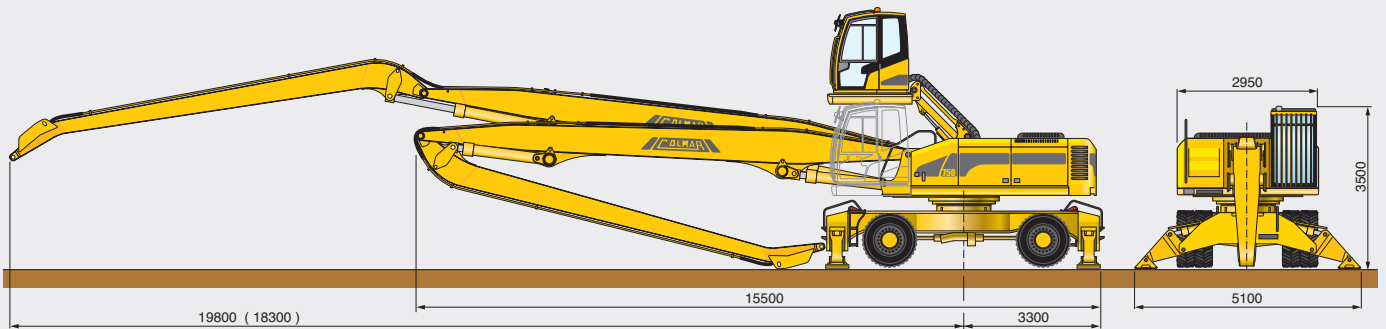

INDUSTRIAL LOADERS

COLMAR

750

		750
Operating characteristics		
Machine weight		50 ton
Max lifting arm capacity/boom extension		4100 daN / 19,8 m
Loading boom		fixed L: 19,8 m (18,3 m)
Technical characteristics		
Diesel engine		Turbo I.D. Common Rail (Cummins)
Engine power		224 kW - 2200 Rpm
N° of cylinders / cubic capacity		6 / 8300 c.c.
Cooling system		cooling liquid
Engine compartment		sound insulated
Engine supports		damper monted
Hydraulic system		
Pumps		N° 2 axial piston, n° 3 gear
Operating pressure		330 bar
High pressure system		flexible hoses / tubes
Pipe fittings		ORFS
Oil cooling		air/oil cooler
Front and rear tyres		N°8 solid beads tires, size: 14.00/24
Service and emergency brakes		pedal operated hydraulics
Parking brake		mechanical
Power steering		gear pump
Transmission		4 wheel drive
Hydraulic motor		variable disp. axial pistons
Axles		epicyclic reduction gear (hubs)
Swing axle locking		hydraulic
Speed first gear		0-6 km/h
Speed second gear		0-17 km/h
Sound insulated cabin		Double pantograph hyd. elevation
Seat		anatomically adjustable
Fuel tank capacity		700 L
Hydraulic oil tank capacity		600 L
Accessories		
Standard		RS - FS - 4WD - MCG
Optional		AC - R - ACG EG (15 - 30 kW) MP (Ø1600 mm)