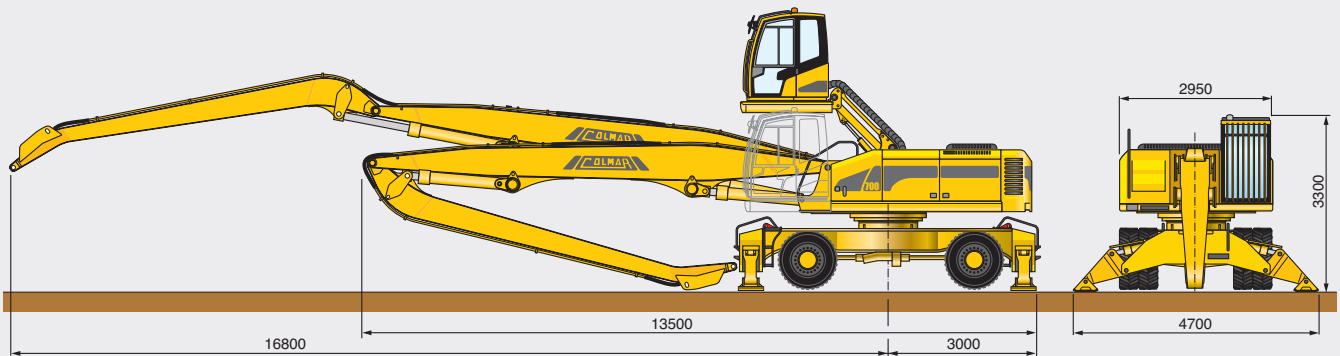

INDUSTRIAL LOADERS

COLMAR

700

		700
Operating characteristics		
Machine weight		40 ton
Max lifting arm capacity/boom extension		4200 daN / 16,8 m
Loading boom		fixed L: 16,8 m
Technical characteristics		
Diesel engine		Turbo I.D. Common Rail (Perkins)
Engine power		186 kW - 2200 Rpm
N° of cylinders / cubic capacity		6 / 6600 c.c.
Cooling system		cooling liquid
Engine compartment		sound insulated
Engine supports		damper monted
Hydraulic system		
Pumps		N° 2 axial piston, n° 3 gear
Operating pressure		330 bar
High pressure system		flexible hoses / tubes
Pipe fittings		ORFS
Oil cooling		air/oil cooler
Front and rear tyres		N°8 solid beads tires, size: 12.00/24
Service and emergency brakes		pedal operated hydraulics
Parking brake		mechanical
Power steering		gear pump
Transmission		4 wheel drive
Hydraulic motor		variable disp. axial pistons
Axles		epicyclic reduction gear (hubs)
Swing axle locking		hydraulic
Speed first gear		0-6 km/h
Speed second gear		0-17 km/h
Sound insulated cabin		pantograph hydraulic elevation
Seat		anatomically adjustable
Fuel tank capacity		450 L
Hydraulic oil tank capacity		500 L
Accessories		
Standard		RS - FS - 4WD - MCG
Optional		AC - R - ACG
		EG (21 kW)
		MP (Ø1450 mm)

AC = Air conditioner, R = Radio, EG = Electro hydraulic generator, FB = Front hydraulic blade, MP = Magnetic plate, FS = Front hydraulic stabilizers, RS = hydraulic rear stabilizers, 4WD = 4 wheel drive, MCG = Manual centralized greasing system, ACG = Automatic centralized greasing system.