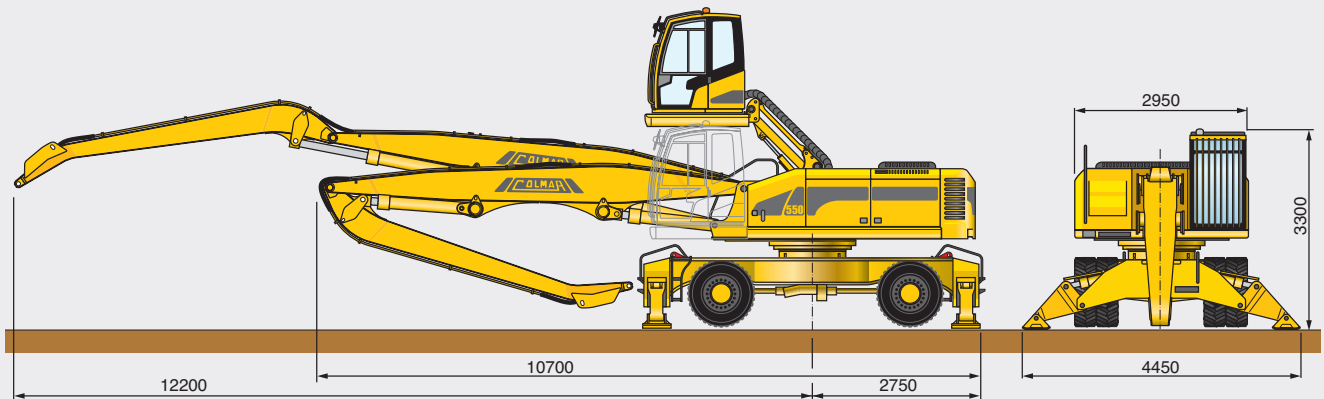

**INDUSTRIAL LOADERS**

**COLMAR**

**550**

		<b>550</b>
<b>Operating characteristics</b>		
Machine weight		30 ton
Max lifting arm capacity/boom extension		3800 daN / 12,2 m
Loading boom		fixed L: 12,2 m
<b>Technical characteristics</b>		
Diesel engine		Turbo D.I. Common Rail (Perkins)
Engine power		140 kW - 2200 Rpm
N° of cylinders / cubic capacity		6 / 6600 c.c.
Cooling system		cooling liquid
Engine compartment		sound insulated
Engine supports		damper monted
<b>Hydraulic system</b>		
Pumps		N° 1 axial piston, n° 3 gear
Operating pressure		330 bar
High pressure system		flexible hoses / tubes
Pipe fittings		ORFS
Oil cooling		air/oil cooler
Front and rear tyres		N°8 solid beads tires, size: 12.00/20
Service and emergency brakes		pedal operated hydraulics
Parking brake		mechanical
Power steering		gear pump
Transmission		4 wheel drive
Hydraulic motor		variable disp. axial pistons
Axles		epicyclic reduction gear (hubs)
Swing axle locking		hydraulic
Speed first gear		0-6 km/h
Speed second gear		0-17 km/h
Sound insulated cabin		pantograph hydraulic elevation
Seat		anatomically adjustable
Fuel tank capacity		350 L
Hydraulic oil tank capacity		400 L
<b>Accessories</b>		
Standard		RS - FS - 4WD - MCG
Optional		AC - R - ACG EG (11 - 15 kW) MP (Ø1250 mm)

AC = Air conditioner, R = Radio, EG = Electro hydraulic generator, FB = Front hydraulic blade, MP = Magnetic plate, FS = Front hydraulic stabilizers, RS = hydraulic rear stabilizers, 4WD = 4 wheel drive, MCG = Manual centralized greasing system, ACG = Automatic centralized greasing system.